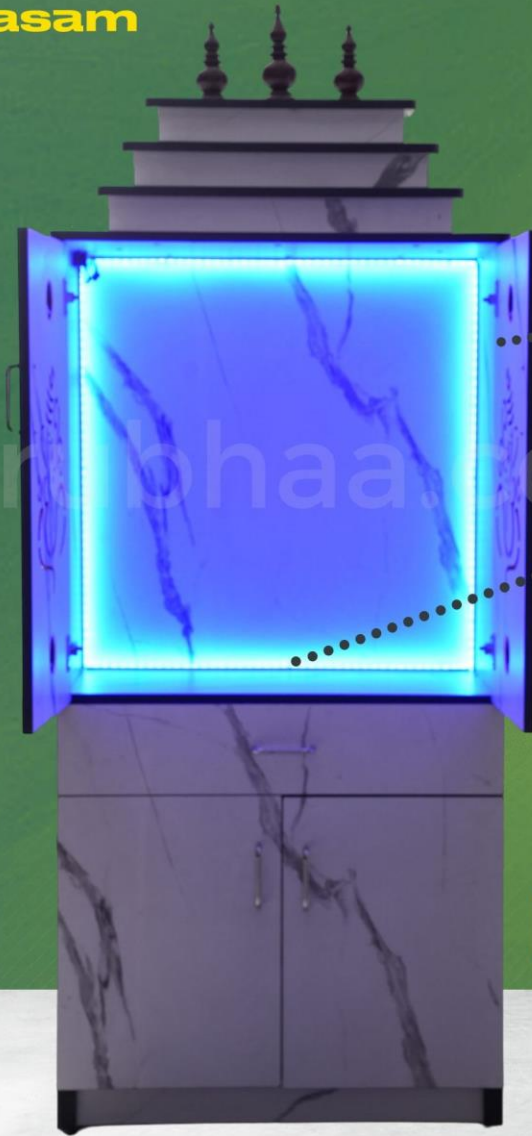

Kalasam

Bell

CNC Design

1.25 FT
5 FT
3 FT
1.5 FT

Door

LED shelve

AVAILABLE COLOURS

MATERIAL : ENGINEERING WOOD

Open close drawer

Door

Shelves

www.dhruvubhaa.com

4.7 FT

2.5 FT.

1 FT

AVAILABLE COLOURS